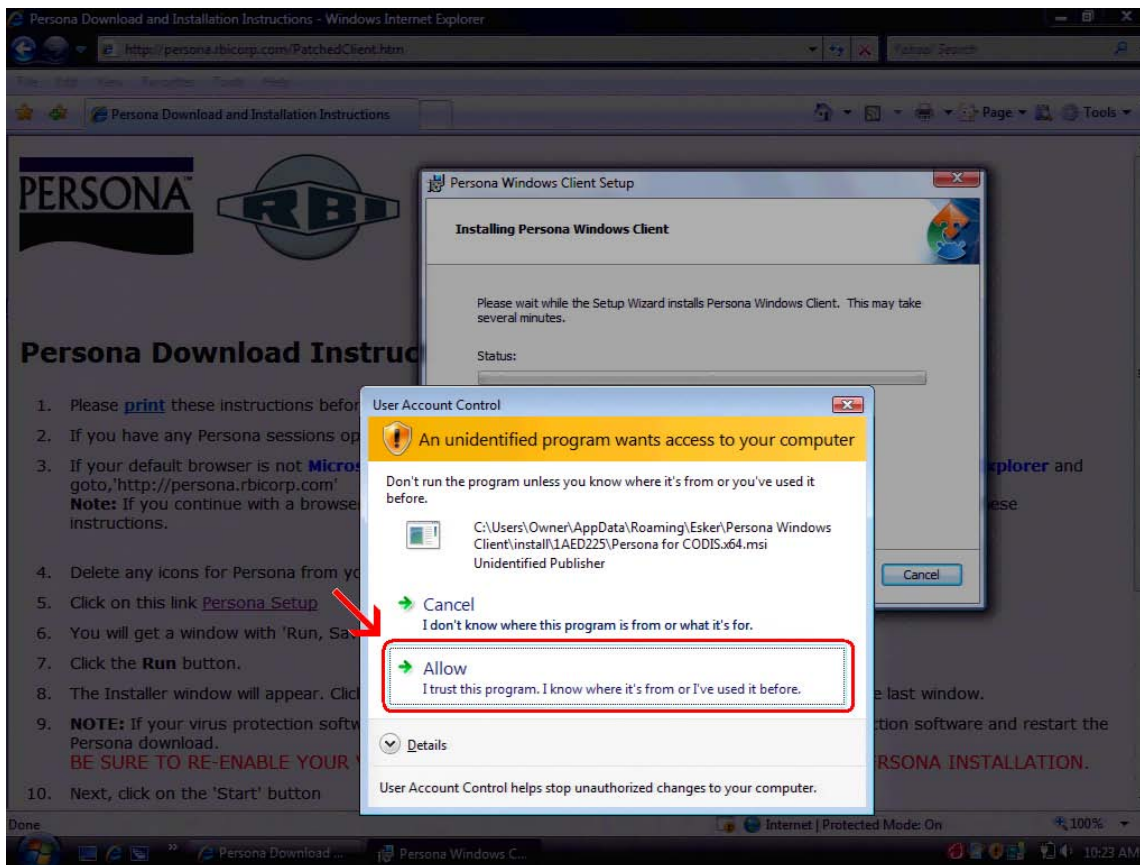

Notice the box that appears at the bottom of the Internet Explorer window.
Click on **Run**

The next window at the bottom of Internet Explorer says that it is not a commonly downloaded file and could harm your computer.
Click **Actions**

When the next window pops up, you may have to click on **More Actions** otherwise click on **Run Anyway**

Click on **Run Anyway**

Click **Next**

Click **Next**

Click **Install**

Wait for the installation to complete (takes less than 1 minute)

If your screen goes dim and a window pops up about “An unidentified program wants access to your computer” click on **Allow**

Click **Finish**

This window is left open on your screen. You can just **close** this.

The screenshot shows a web browser window with the address bar displaying <http://persona.rbicorp.com/PatchedClient.htm>. The browser has a single tab titled "Persona Download and Inst...". The menu bar includes "File", "Edit", "View", "Favorites", "Tools", and "Help". The page content features the "PERSONA" logo on the left and the "RBI" logo on the right. Below the logos is the heading "Persona Download Instructions" followed by a numbered list of 13 steps. A red arrow points to the close button (X) in the browser's title bar. The status bar at the bottom right shows "100%".