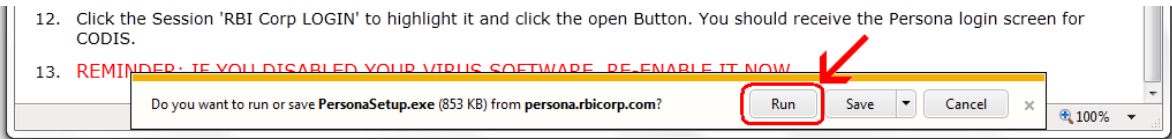

Notice the box that appears at the bottom of the Internet Explorer window.
Click on **Run**