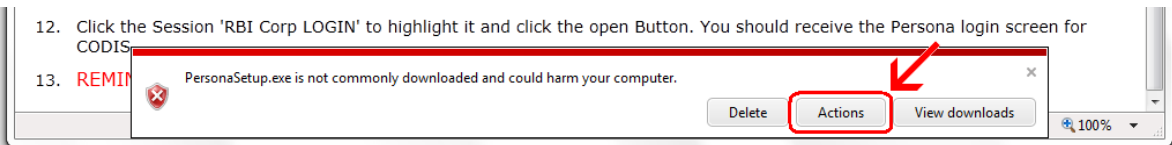

The next window at the bottom of Internet Explorer says that it is not a commonly downloaded file and could harm your computer.
Click **Actions**