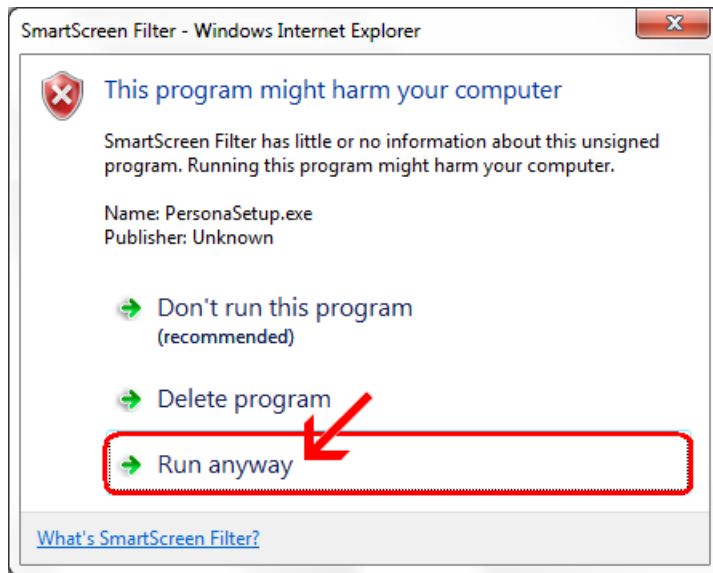

Notice the box that appears at the bottom of the Internet Explorer window.
Click on **Run**

The next window at the bottom of Internet Explorer says that it is not a commonly downloaded file and could harm your computer.
Click **Actions**

When the next window pops up, you may have to click on **More Actions** otherwise click on **Run Anyway**

Click on **Run Anyway**

Click **Next**

Click **Next**

Click **Install**

Wait for the installation to complete (takes less than 1 minute)