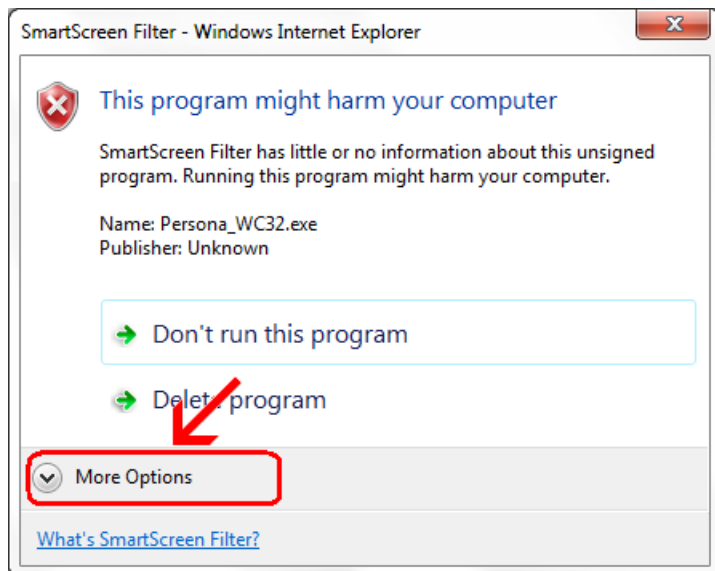

When the next window pops up, you may have to click on **More Actions** otherwise click on **Run Anyway**