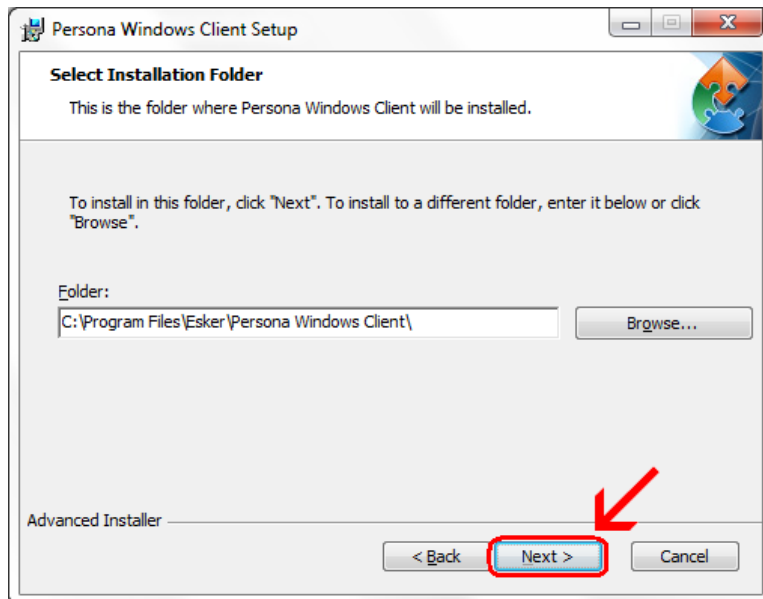

Notice the box that appears at the bottom of the Internet Explorer window.
Click on **Run**

The next window at the bottom of Internet Explorer says that it is not a commonly downloaded file and could harm your computer.
Click **Actions**

When the next window pops up, you may have to click on **More Actions** otherwise click on **Run Anyway**

Click on **Run Anyway**

Click **Next**

Click **Next**

Click **Install**

Wait for the installation to complete (takes less than 1 minute)

If your screen goes dim and a window pops up about “An unidentified program wants access to your computer” click on **Allow**

Click **Finish**

This window is left open on your screen. You can just **close** this.