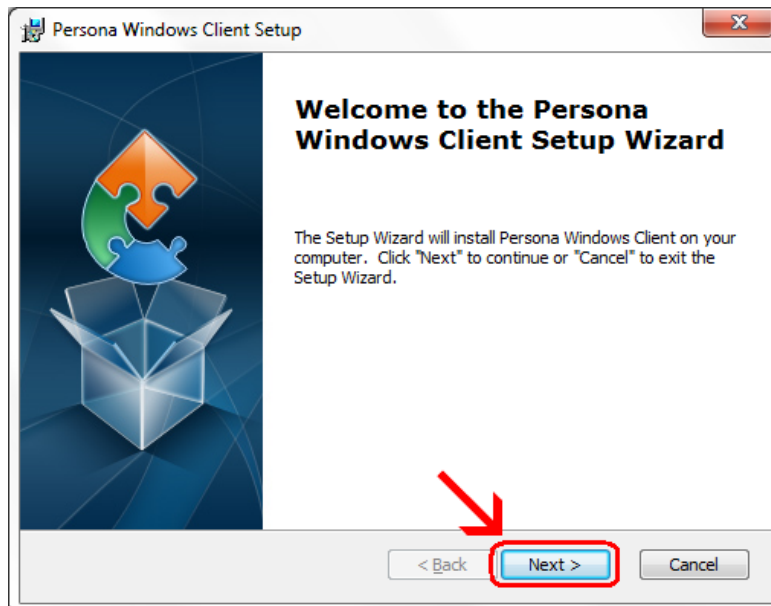

Notice the box that appears at the bottom of the Internet Explorer window.
Click on **Run**

The next window at the bottom of Internet Explorer says that it is not a commonly downloaded file and could harm your computer.
Click **Actions**

When the next window pops up, you may have to click on **More Actions** otherwise click on **Run Anyway**

Click on **Run Anyway**

Click **Next**

Click **Next**

Click **Install**

Wait for the installation to complete (takes less than 1 minute)