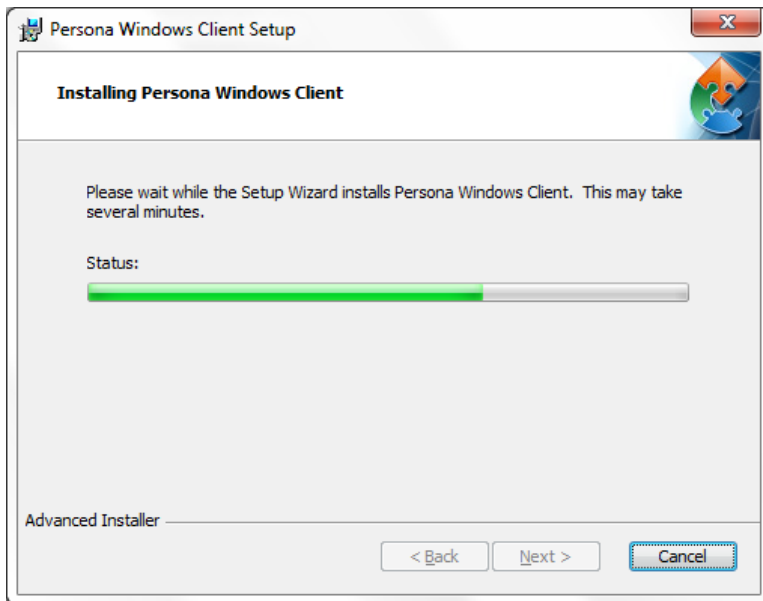

Notice the box that appears at the bottom of the Internet Explorer window.
Click on **Run**

The next window at the bottom of Internet Explorer says that it is not a commonly downloaded file and could harm your computer.
Click **Actions**

When the next window pops up, you may have to click on **More Actions** otherwise click on **Run Anyway**

Click on **Run Anyway**

Click **Next**

Click **Next**

Click **Install**

Wait for the installation to complete (takes less than 1 minute)