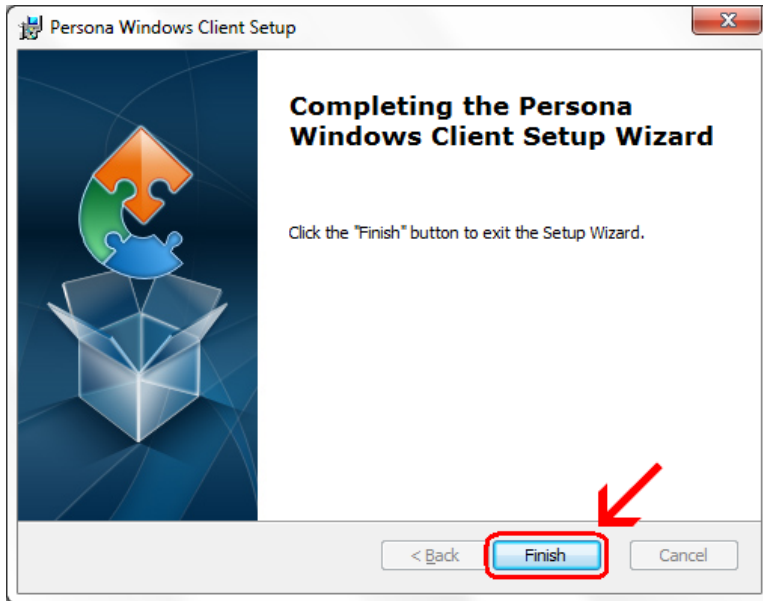

Notice the box that appears at the bottom of the Internet Explorer window.
Click on **Run**

The next window at the bottom of Internet Explorer says that it is not a commonly downloaded file and could harm your computer.
Click **Actions**

When the next window pops up, you may have to click on **More Actions** otherwise click on **Run Anyway**

Click on **Run Anyway**

Click **Next**

Click **Next**

Click **Install**

Wait for the installation to complete (takes less than 1 minute)

If your screen goes dim and a window pops up about “An unidentified program wants access to your computer” click on **Allow**

Click **Finish**

This window is left open on your screen. You can just **close** this.

The screenshot shows a web browser window with the address bar displaying <http://persona.rbicorp.com/PatchedClient.htm>. The browser has a single tab titled "Persona Download and Inst...". The menu bar includes "File", "Edit", "View", "Favorites", "Tools", and "Help". The page content features the "PERSONA" logo on the left and the "RBI" logo on the right. Below the logos is the heading "Persona Download Instructions" followed by a numbered list of 13 steps. A red arrow points to the close button (X) in the browser's title bar. The status bar at the bottom right shows "100%".