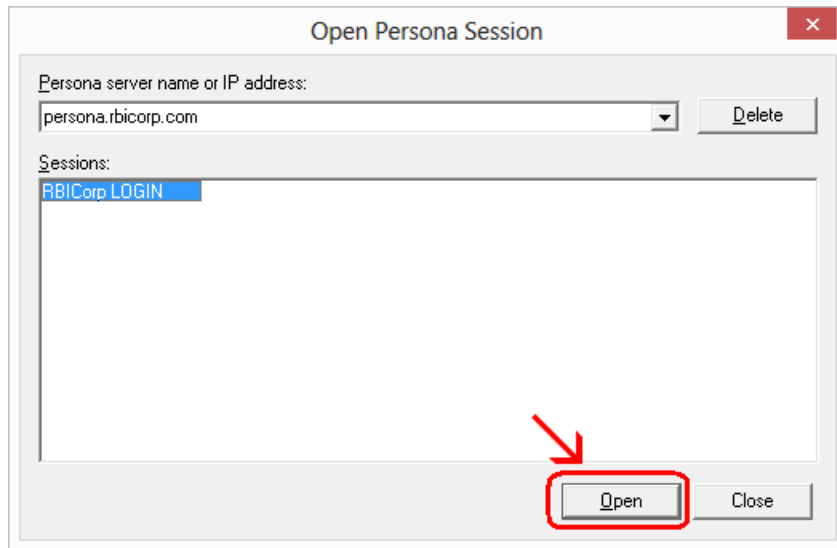

If it is not already in the top box, **type in persona.rbicorp.com** and **hit Enter** on the keyboard. Then click on **RBICorp LOGIN** once to highlight it and then click on **Open**.