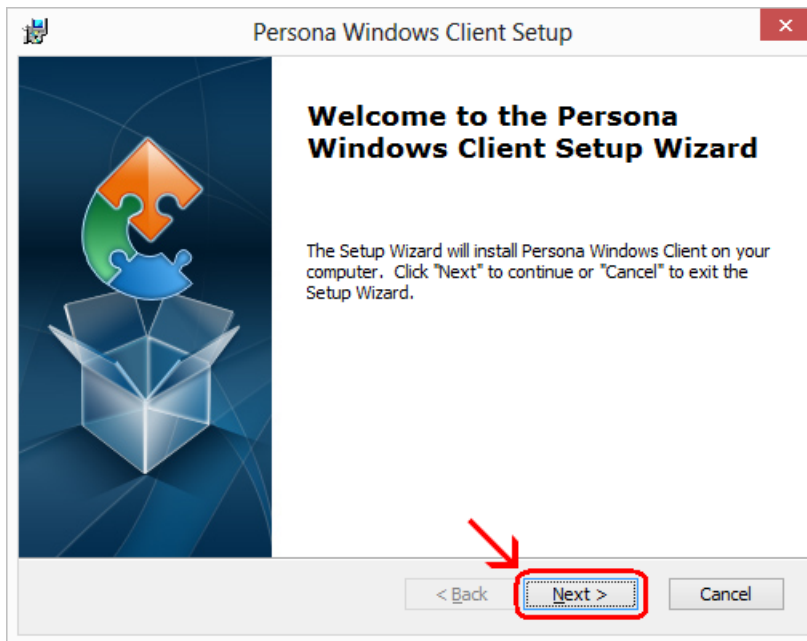

Notice the box that appears at the bottom of the Internet Explorer window.
Click on **Run**

Click **Next**

Click **Next**