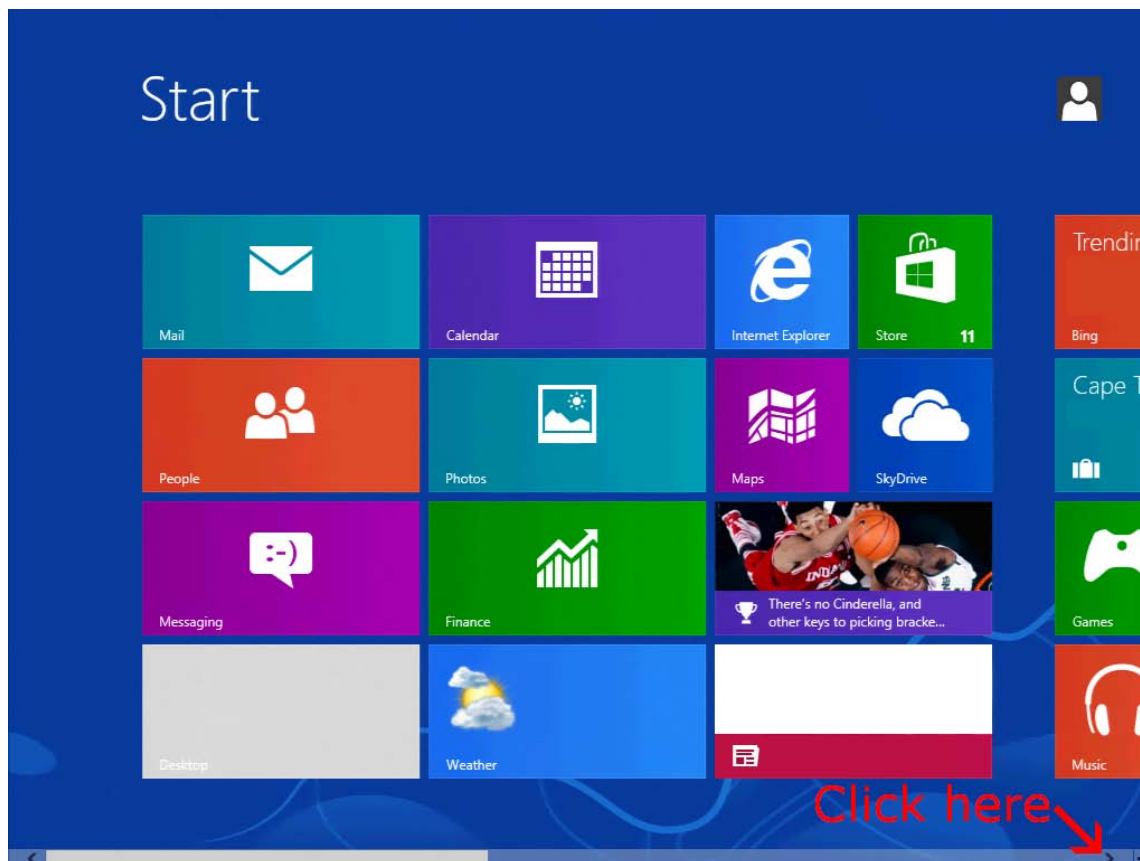

Now you have the Persona Windows Client installed. Now to find the program, **move your mouse to lower left hand corner of your screen**. You will see a box show up like the one below. **Click on that box that says Start** and contains other colored boxes.

This will open up your Start Screen. Move your mouse to the bottom of your screen and then click on the little arrow pointing to the right. This will slide your screen over so you can see more things to click on. **Slide all the way to the right**.