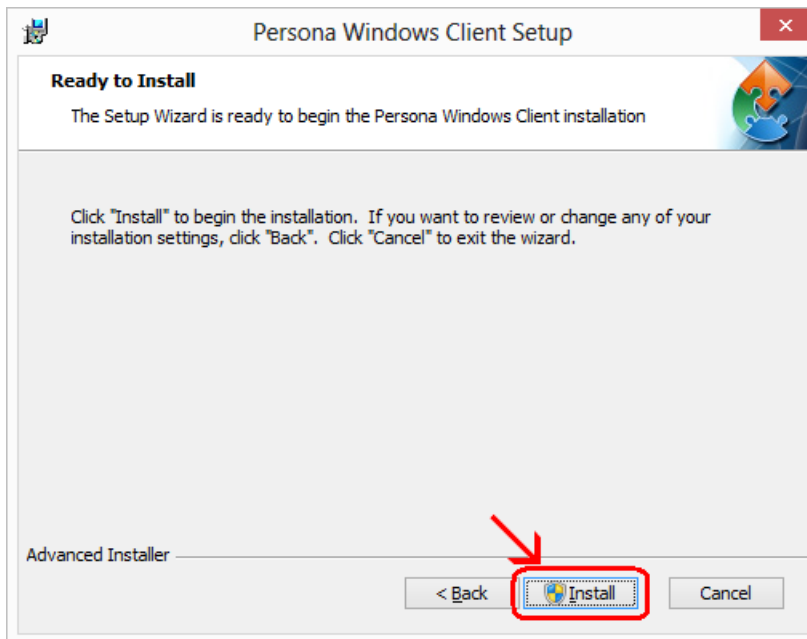

Step-by-step Install Instructions available [here](#) if you need further help.

Notice the box that appears at the bottom of the Internet Explorer window.
Click on **Run**

Click **Next**

Click **Next**

Click **Install**

Wait for the installation to complete (takes less than 1 minute)

If your screen goes dim and a window pops up about “Do you want the following program ... to make changes to this computer” click on **Yes**