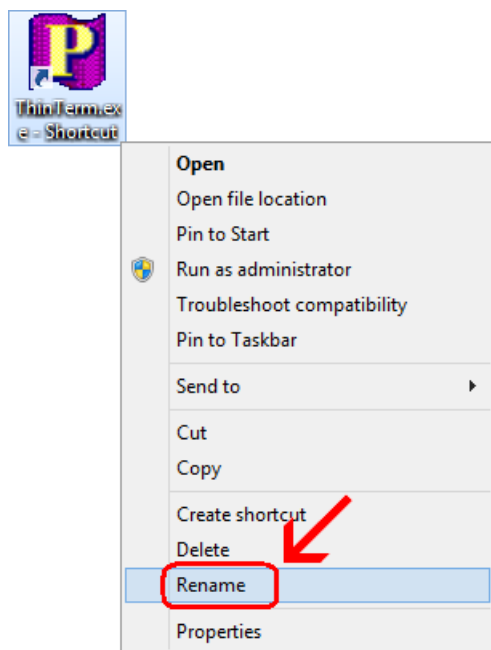

Now **right click** on the new **icon** on your desktop and select **Rename** then **type in Persona** and hit **Enter**.