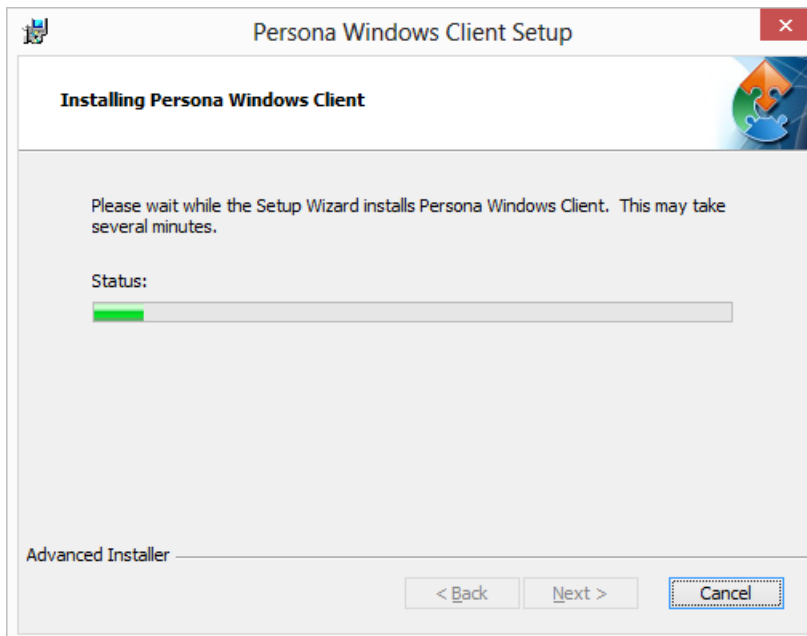

Step-by-step Install Instructions available [here](#) if you need further help.

Notice the box that appears at the bottom of the Internet Explorer window.
Click on **Run**

Click **Next**

Click **Next**

Click **Install**

Wait for the installation to complete (takes less than 1 minute)

If your screen goes dim and a window pops up about “Do you want the following program ... to make changes to this computer” click on **Yes**