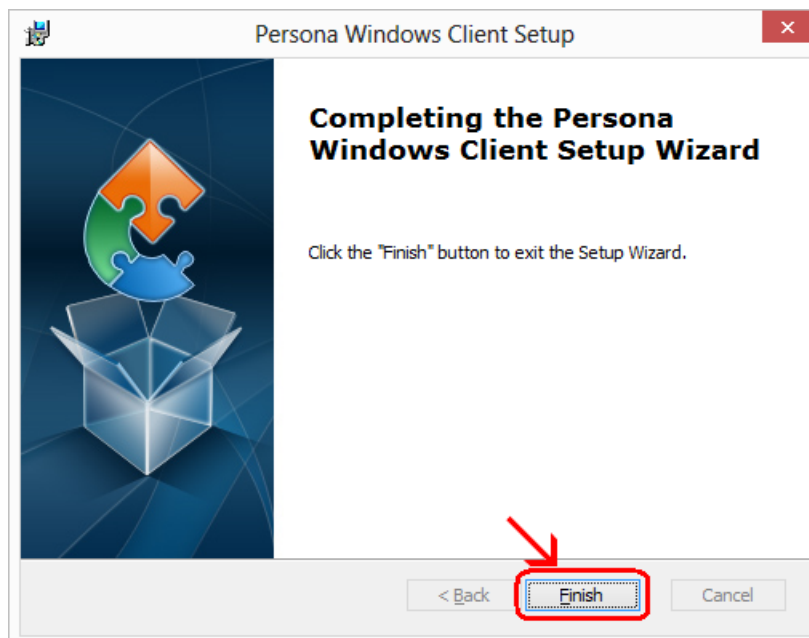

Click **Finish**