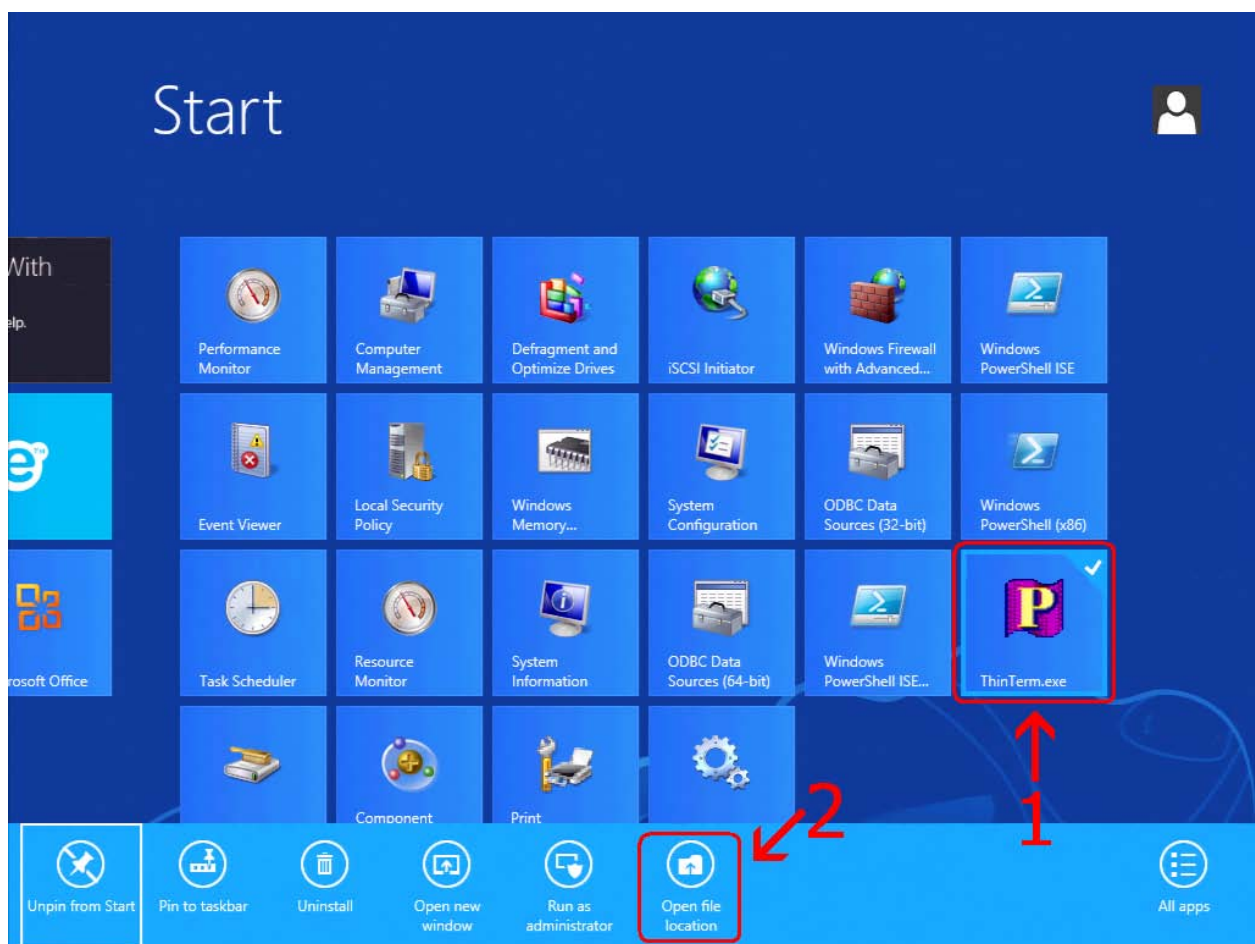

You will see **ThinTerm.exe** listed. If you just click on this, the program will launch. If you would like to create a shortcut to this on your desktop, read more below.

To create a shortcut, **right click** the **ThinTerm.exe** tile. Notice the menu that pops up at the bottom of the screen. **Click on Open file location**.