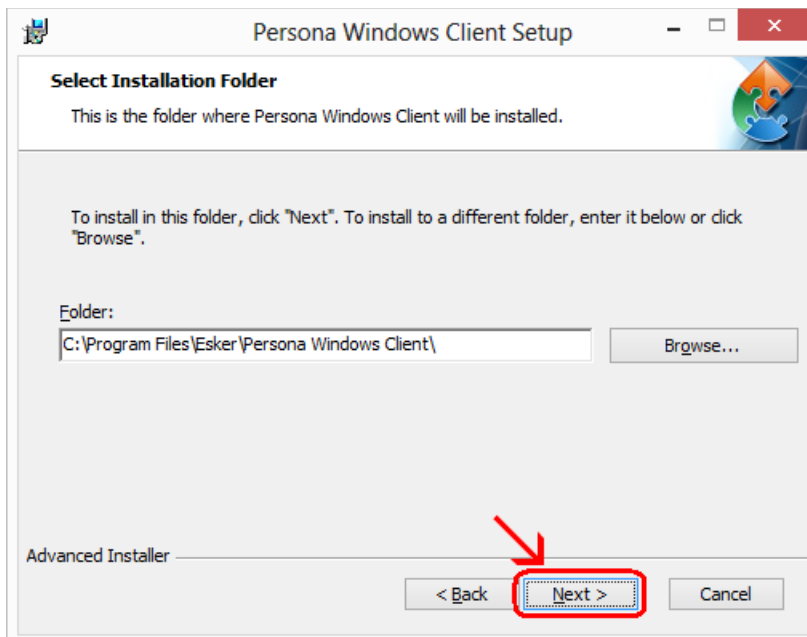

Step-by-step Install Instructions available [here](#) if you need further help.

Notice the box that appears at the bottom of the Internet Explorer window.
Click on **Run**

Click **Next**

Click **Next**

Click **Install**

Wait for the installation to complete (takes less than 1 minute)

If your screen goes dim and a window pops up about “Do you want the following program ... to make changes to this computer” click on **Yes**