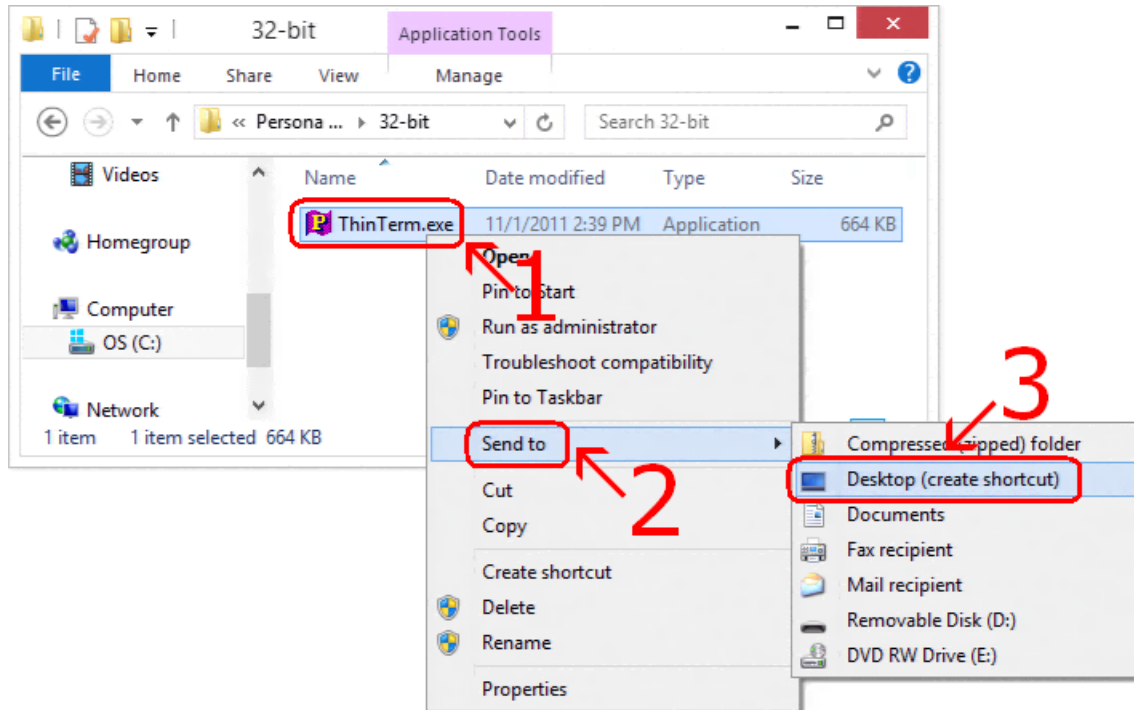

Right click on **ThinTerm.exe**. Left click on **Send to**. Left click on **Desktop (create shortcut)**.