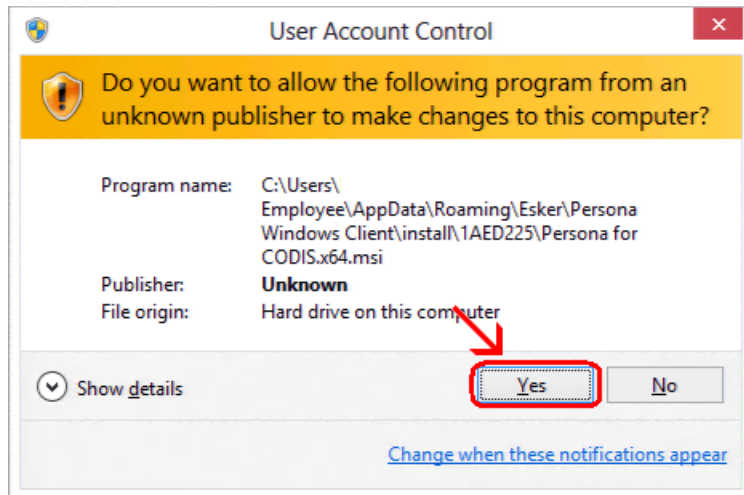

Step-by-step Install Instructions available [here](#) if you need further help.

Notice the box that appears at the bottom of the Internet Explorer window.
Click on **Run**

Click **Next**

Click **Next**

Click **Install**

Wait for the installation to complete (takes less than 1 minute)

If your screen goes dim and a window pops up about “Do you want the following program ... to make changes to this computer” click on **Yes**