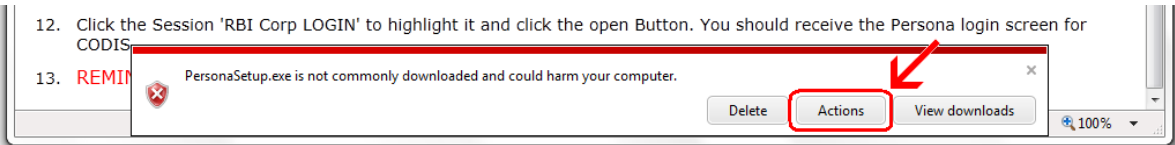

The next window at the bottom of Internet Explorer says that it is not a commonly downloaded file and could harm your computer.
Click **Actions**