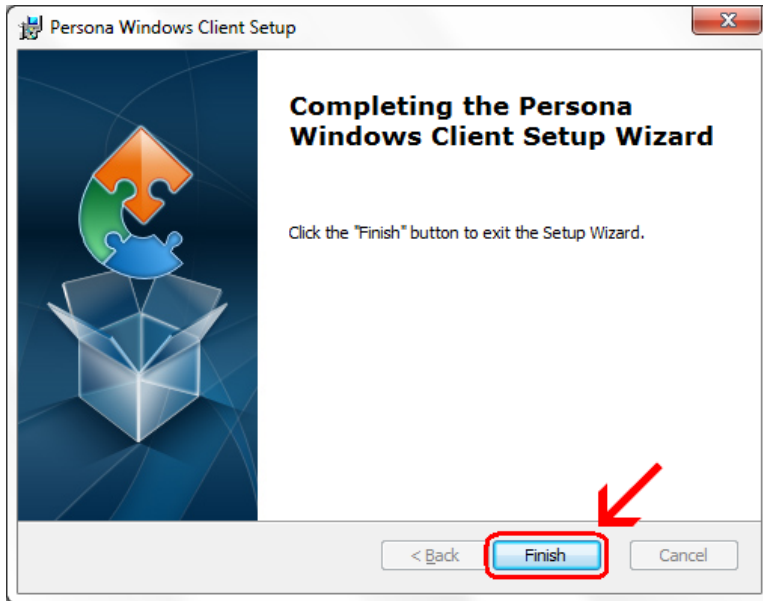

If you have **SmartScreen Filter** turned on, you will see the next two windows. When they pop up, you may have to click on **More Actions** otherwise click on **Run Anyway**

Click on **Run Anyway**

Click **Next**

Click **Next**

Click **Install**

Wait for the installation to complete (takes less than 1 minute)

If your screen goes dim and a window pops up about “An unidentified program wants access to your computer” click on **Allow**

Click **Finish**

This window is left open on your screen. You can just **close** this.

PERSONA™

RBI

Persona Download Instructions

1. Please [print](#) these instructions before you start!
2. If you have any Persona sessions open, close them now.
3. If your default browser is not **Microsoft Internet Explorer** then cancel this process, launch **Microsoft Internet Explorer** and goto, 'http://persona.rbicorp.com'