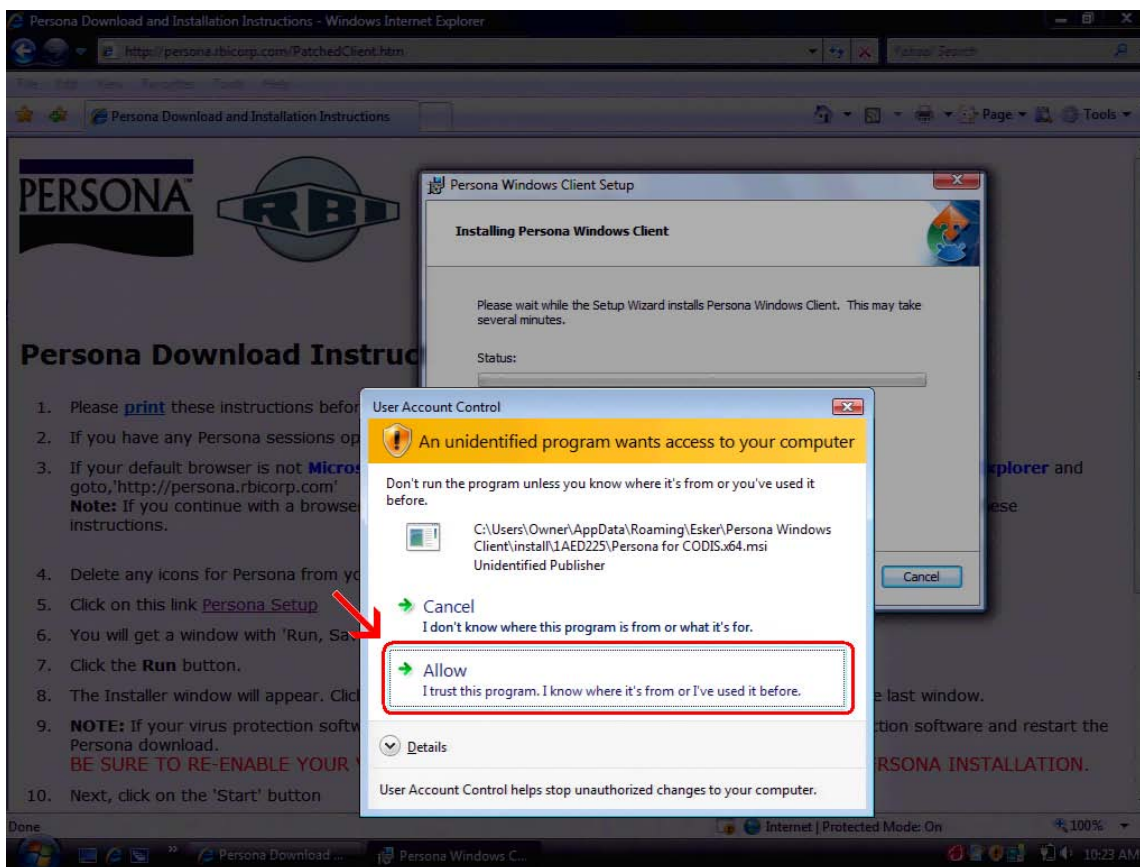

If you have **SmartScreen Filter** turned on, you will see the next two windows. When they pop up, you may have to click on **More Actions** otherwise click on **Run Anyway**

Click on **Run Anyway**

Click **Next**

Click **Next**

Click **Install**

Wait for the installation to complete (takes less than 1 minute)

If your screen goes dim and a window pops up about “An unidentified program wants access to your computer” click on **Allow**

Click **Finish**

This window is left open on your screen. You can just **close** this.

PERSONA™

RBI

Persona Download Instructions

1. Please [print](#) these instructions before you start!
2. If you have any Persona sessions open, close them now.
3. If your default browser is not **Microsoft Internet Explorer** then cancel this process, launch **Microsoft Internet Explorer** and goto, 'http://persona.rbicorp.com'