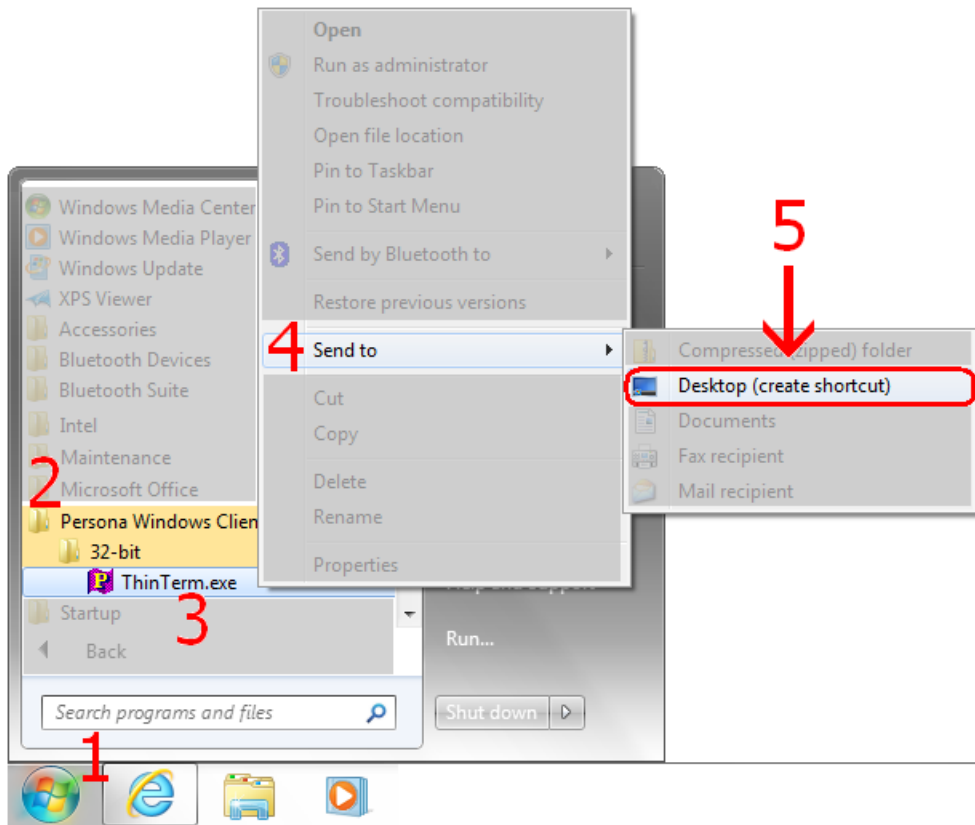

Click on Start Button → All Programs → Persona Windows Client
Then **right click** on **ThinTerm.exe**
Click on **Send To** then click on **Desktop (create shortcut)**

Now **double click** on the new icon on your desktop