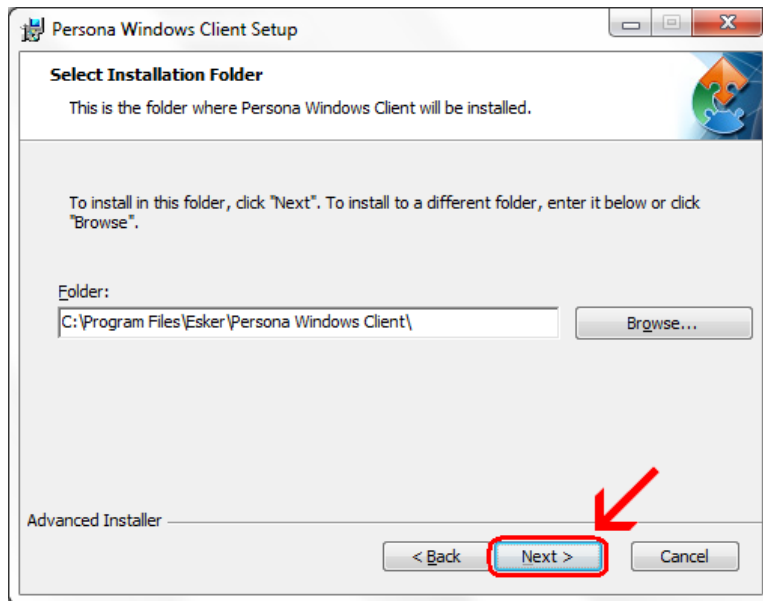

Notice the box that appears at the bottom of the Internet Explorer window.
Click on **Run**

The next window at the bottom of Internet Explorer says that it is not a commonly downloaded file and could harm your computer.
Click **Actions**

If you have **SmartScreen Filter** turned on, you will see the next two windows. When they pop up, you may have to click on **More Actions** otherwise click on **Run Anyway**

Click on **Run Anyway**

Click **Next**

Click **Next**

Click **Install**

Wait for the installation to complete (takes less than 1 minute)

If your screen goes dim and a window pops up about “An unidentified program wants access to your computer” click on **Allow**