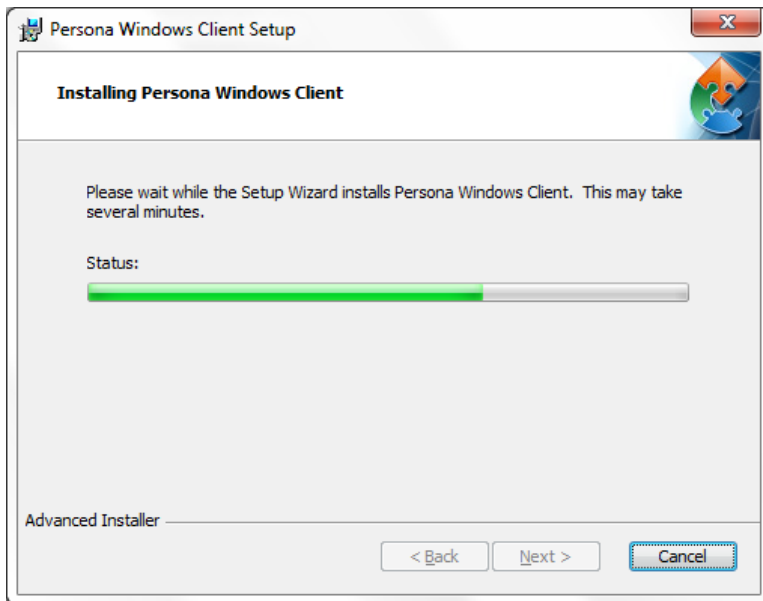

Notice the box that appears at the bottom of the Internet Explorer window.
Click on **Run**

The next window at the bottom of Internet Explorer says that it is not a commonly downloaded file and could harm your computer.
Click **Actions**

If you have **SmartScreen Filter** turned on, you will see the next two windows. When they pop up, you may have to click on **More Actions** otherwise click on **Run Anyway**

Click on **Run Anyway**

Click **Next**

Click **Next**

Click **Install**

Wait for the installation to complete (takes less than 1 minute)

If your screen goes dim and a window pops up about “An unidentified program wants access to your computer” click on **Allow**