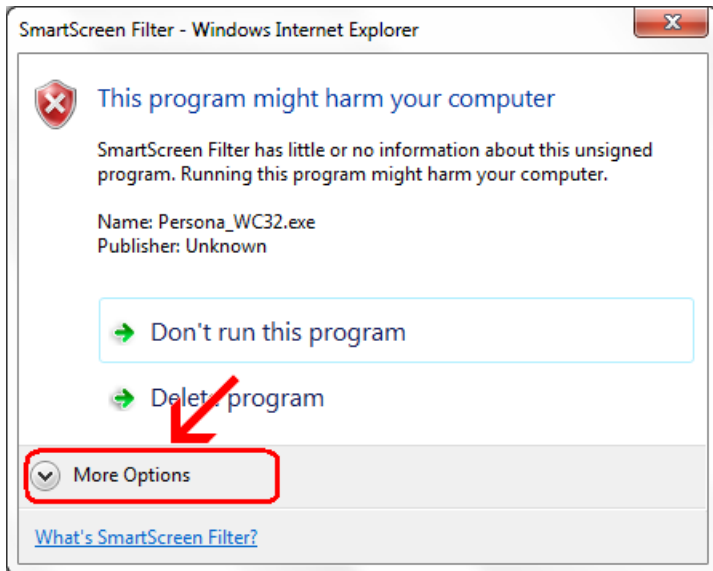

If you have **SmartScreen Filter** turned on, you will see the next two windows. When they pop up, you may have to click on **More Actions** otherwise click on **Run Anyway**