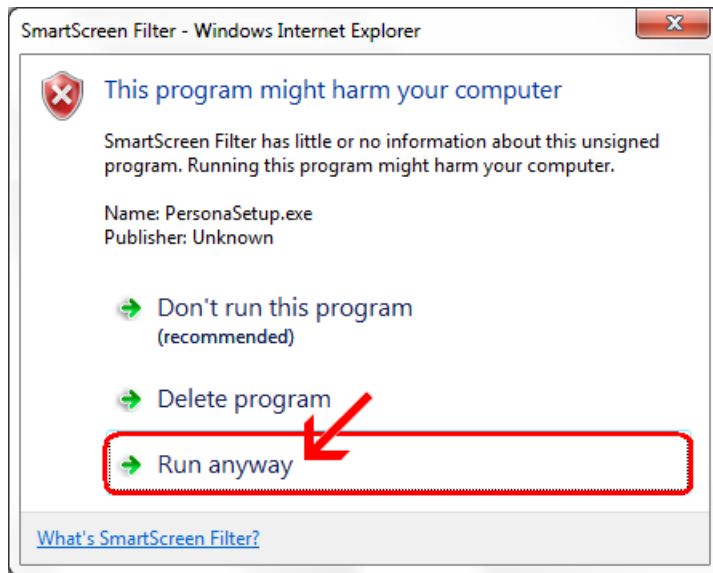

Notice the box that appears at the bottom of the Internet Explorer window.
Click on **Run**

The next window at the bottom of Internet Explorer says that it is not a commonly downloaded file and could harm your computer.
Click **Actions**

If you have **SmartScreen Filter** turned on, you will see the next two windows. When they pop up, you may have to click on **More Actions** otherwise click on **Run Anyway**

Click on **Run Anyway**

Click **Next**