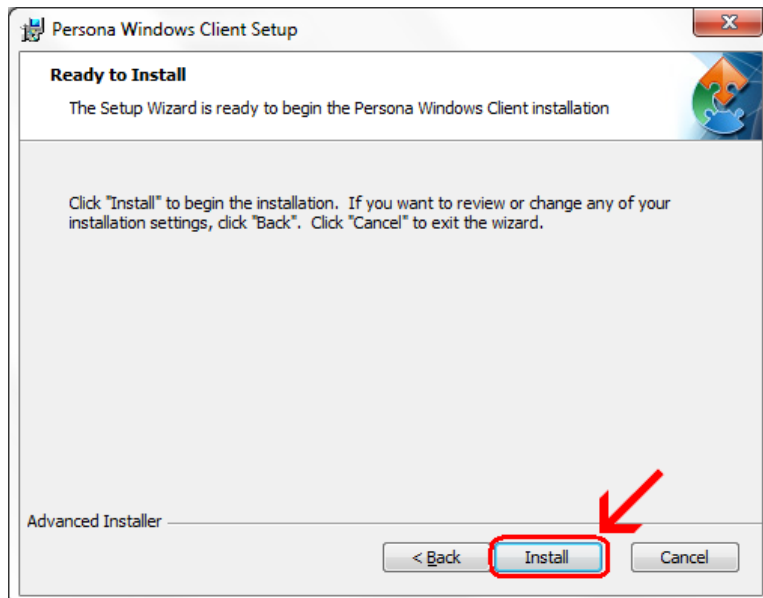

If you have **SmartScreen Filter** turned on, you will see the next two windows. When they pop up, you may have to click on **More Actions** otherwise click on **Run Anyway**

Click on **Run Anyway**

Click **Next**

Click **Next**

Click **Install**

Wait for the installation to complete (takes less than 1 minute)

If your screen goes dim and a window pops up about “An unidentified program wants access to your computer” click on **Allow**