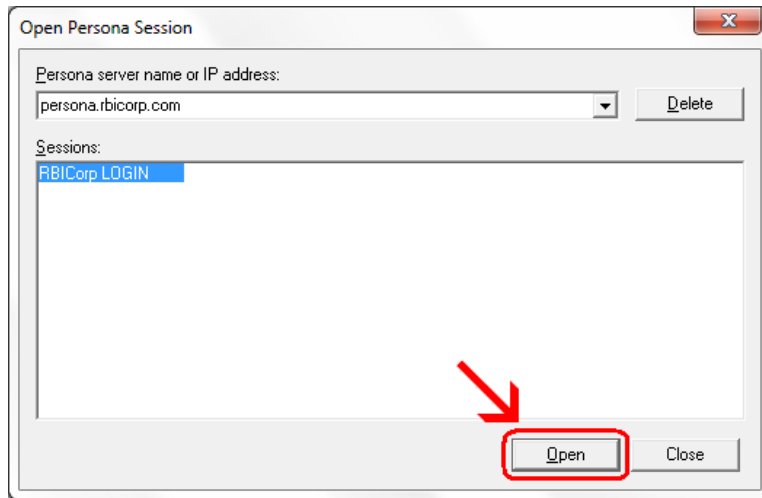

If it is not already in the top box, **type** in **persona.rbicorp.com** and **hit Enter** on the **keyboard**. Then click on **RBICorp LOGIN** once to highlight it and then click on **Open**

This will connect to the Persona server and prompt you for a username and a password.