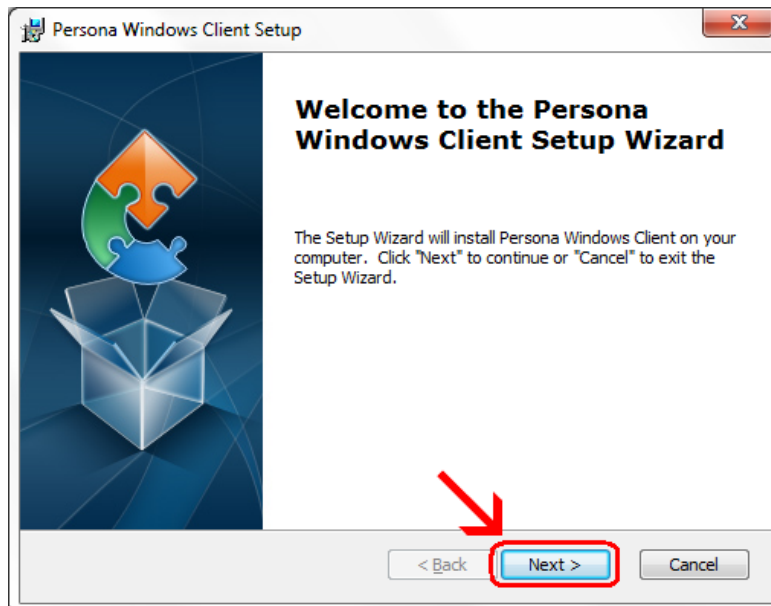

Notice the box that appears at the bottom of the Internet Explorer window.
Click on **Run**

The next window at the bottom of Internet Explorer says that it is not a commonly downloaded file and could harm your computer.
Click **Actions**

If you have **SmartScreen Filter** turned on, you will see the next two windows. When they pop up, you may have to click on **More Actions** otherwise click on **Run Anyway**

Click on **Run Anyway**

Click **Next**