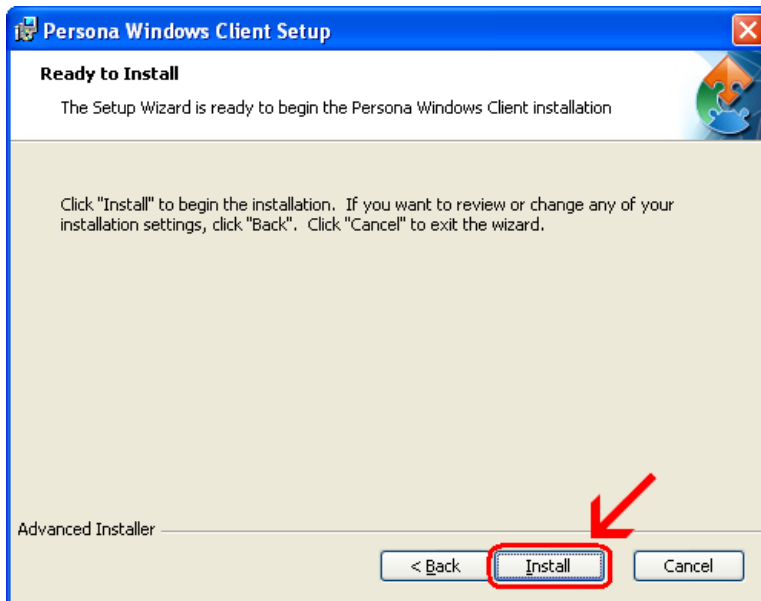

Done Internet 100%

Click on **Run**

Click **Next**

Click **Next**

Click **Install**

Wait for the installation to complete (takes less than 1 minute)

Click **Finish**

This window is left open on your screen. You can just **close** this.