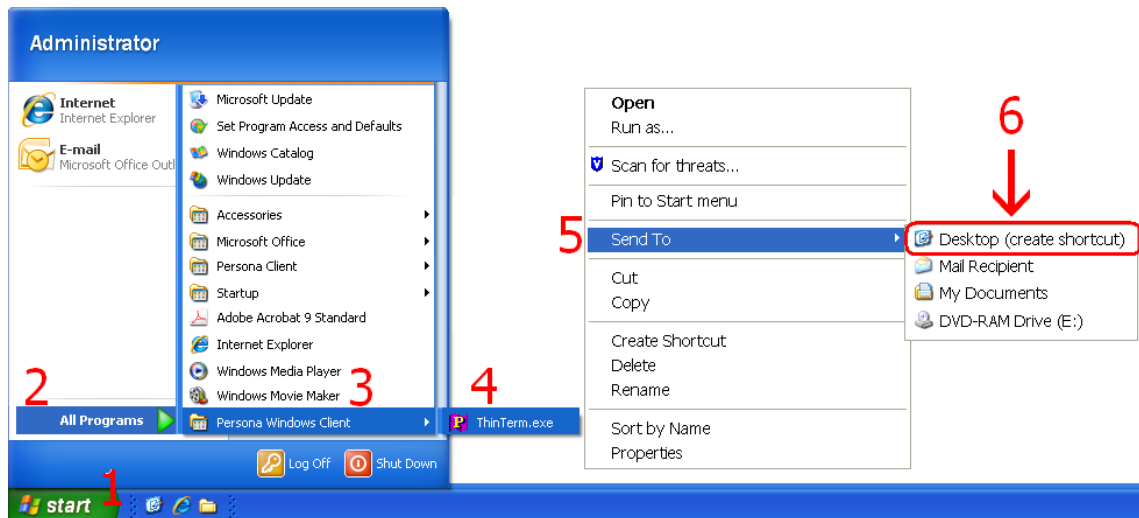

Click on Start → All Programs → Persona Windows Client
Then **right click** on **ThinTerm.exe**
Click on **Send To** then click on **Desktop (create shortcut)**

Now **double click** on the new icon on your desktop

If it is not already in the top box, **type** in **persona.rbicorp.com** and **hit Enter** on the **keyboard**. Then click on **RBICorp LOGIN** once to highlight it and then click on **Open**