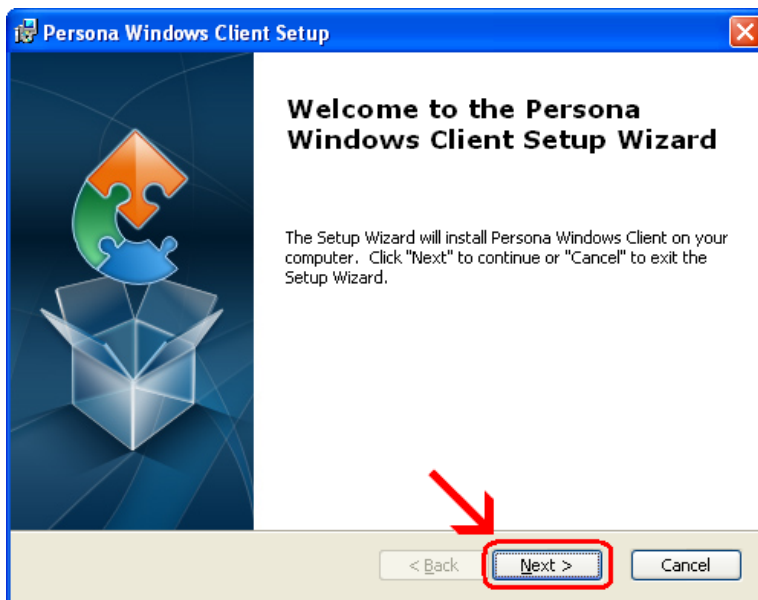

Note: If you continue with a browser other than Microsoft Internet Explorer the prompts you see may not match these instructions.

4. Delete any icons for Persona from your Desktop before you start.
5. Click on this link [Persona Setup](#)
6. You will get a window with 'Run, Save, or Cancel' buttons.
7. Click the **Run** button.
8. The Installer window will appear. Click 'Next' on each window, then click 'Install' and click 'Finish' on the last window.
9. **NOTE:** If your virus protection software prevents you from installing Persona, disable the virus protection software and restart the Persona download. **BE SURE TO RE-ENABLE YOUR VIRUS SOFTWARE AFTER YOU HAVE COMPLETED THE PERSONA INSTALLATION.**
10. Next, click on the 'Start' button
 - Then click on 'All Programs'
 - Then click on 'Persona Windows Client'
 - Then right click on Thin Term.exe
 - Click on 'Send to'
 - Click on 'Desktop(create shortcut)'. This will create a shortcut to ThinTerm.exe on the desktop.
11. Go back to the Desktop and click on the ThinTerm shortcut icon. This will launch the Persona Session window.
12. Click the Session 'RBI Corp LOGIN' to highlight it and click the open Button. You should receive the Persona login screen for CODIS.
13. **REMEMINDER: IF YOU DISABLED YOUR VIRUS SOFTWARE, RE-ENABLE IT NOW.**

Done Internet 100%

Click on **Run**

Click **Next**

Click **Next**

Click **Install**

Wait for the installation to complete (takes less than 1 minute)

Click **Finish**

This window is left open on your screen. You can just **close** this.