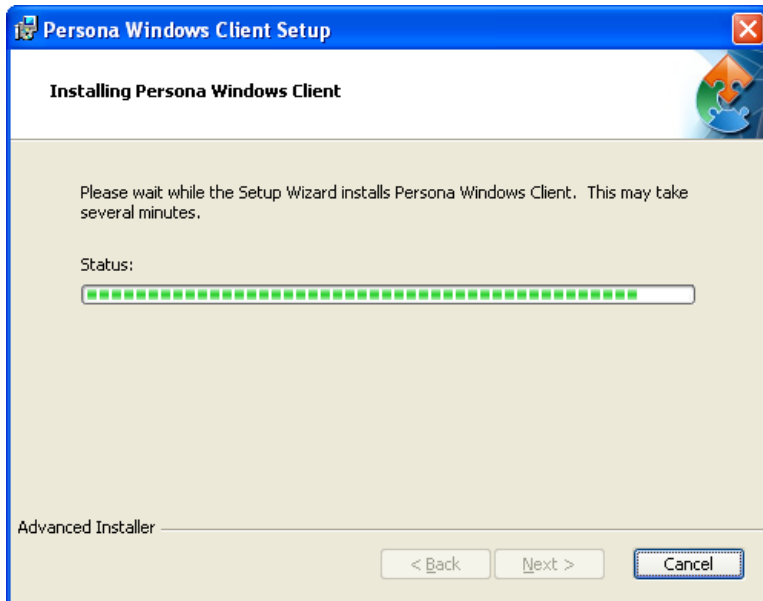

Note: If you continue with a browser other than Microsoft Internet Explorer the prompts you see may not match these instructions.

4. Delete any icons for Persona from your Desktop before you start.
5. Click on this link [Persona Setup](#)
6. You will get a window with 'Run, Save, or Cancel' buttons.
7. Click the **Run** button.
8. The Installer window will appear. Click 'Next' on each window, then click 'Install' and click 'Finish' on the last window.
9. **NOTE:** If your virus protection software prevents you from installing Persona, disable the virus protection software and restart the Persona download. **BE SURE TO RE-ENABLE YOUR VIRUS SOFTWARE AFTER YOU HAVE COMPLETED THE PERSONA INSTALLATION.**
10. Next, click on the 'Start' button
 - Then click on 'All Programs'
 - Then click on 'Persona Windows Client'
 - Then right click on Thin Term.exe
 - Click on 'Send to'
 - Click on 'Desktop(create shortcut)'. This will create a shortcut to ThinTerm.exe on the desktop.
11. Go back to the Desktop and click on the ThinTerm shortcut icon. This will launch the Persona Session window.
12. Click the Session 'RBI Corp LOGIN' to highlight it and click the open Button. You should receive the Persona login screen for CODIS.
13. **REMEMINDER: IF YOU DISABLED YOUR VIRUS SOFTWARE, RE-ENABLE IT NOW.**

Done Internet 100%

Click on **Run**

Click **Next**

Click **Next**

Click **Install**

Wait for the installation to complete (takes less than 1 minute)

Click **Finish**

This window is left open on your screen. You can just **close** this.