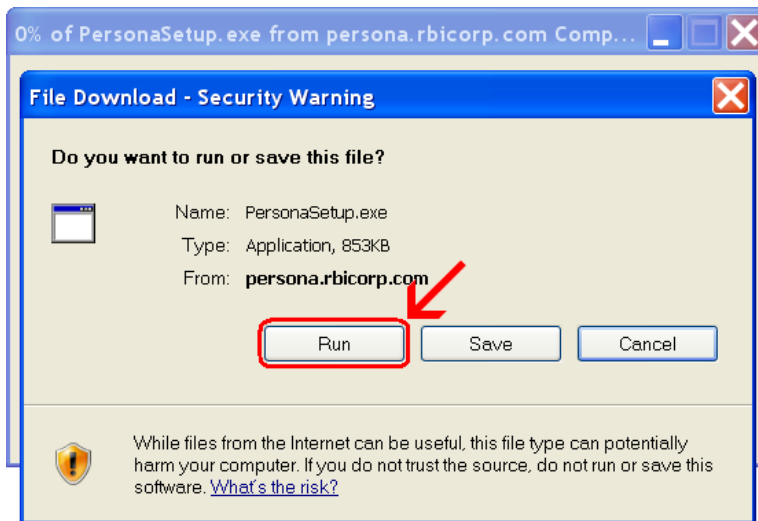

Click on **Run**