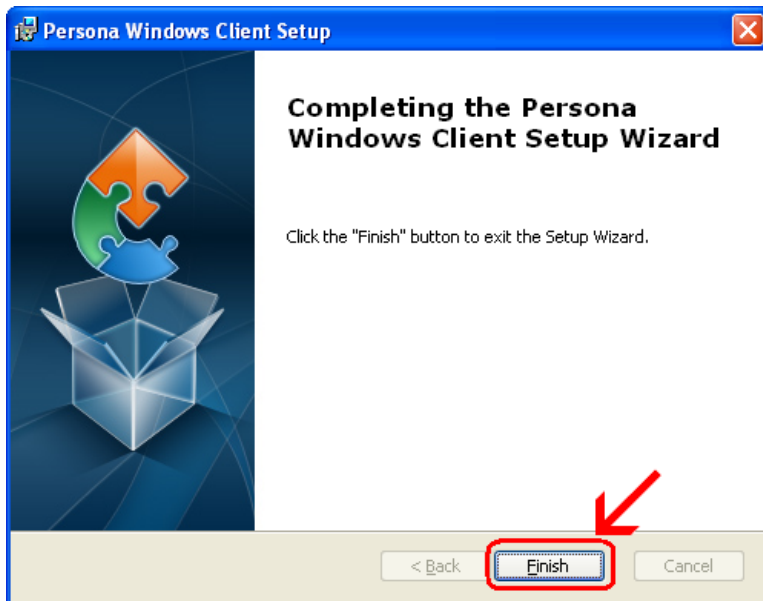

Note: If you continue with a browser other than Microsoft Internet Explorer the prompts you see may not match these instructions.

4. Delete any icons for Persona from your Desktop before you start.
5. Click on this link [Persona Setup](#)
6. You will get a window with 'Run, Save, or Cancel' buttons.
7. Click the **Run** button.
8. The Installer window will appear. Click 'Next' on each window, then click 'Install' and click 'Finish' on the last window.
9. **NOTE:** If your virus protection software prevents you from installing Persona, disable the virus protection software and restart the Persona download. **BE SURE TO RE-ENABLE YOUR VIRUS SOFTWARE AFTER YOU HAVE COMPLETED THE PERSONA INSTALLATION.**
10. Next, click on the 'Start' button
 - Then click on 'All Programs'
 - Then click on 'Persona Windows Client'
 - Then right click on Thin Term.exe
 - Click on 'Send to'
 - Click on 'Desktop(create shortcut)'. This will create a shortcut to ThinTerm.exe on the desktop.
11. Go back to the Desktop and click on the ThinTerm shortcut icon. This will launch the Persona Session window.
12. Click the Session 'RBI Corp LOGIN' to highlight it and click the open Button. You should receive the Persona login screen for CODIS.
13. **REMEMINDER: IF YOU DISABLED YOUR VIRUS SOFTWARE, RE-ENABLE IT NOW.**

Done Internet 100%

Click on **Run**

Click **Next**

Click **Next**

Click **Install**

Wait for the installation to complete (takes less than 1 minute)

Click **Finish**

This window is left open on your screen. You can just **close** this.