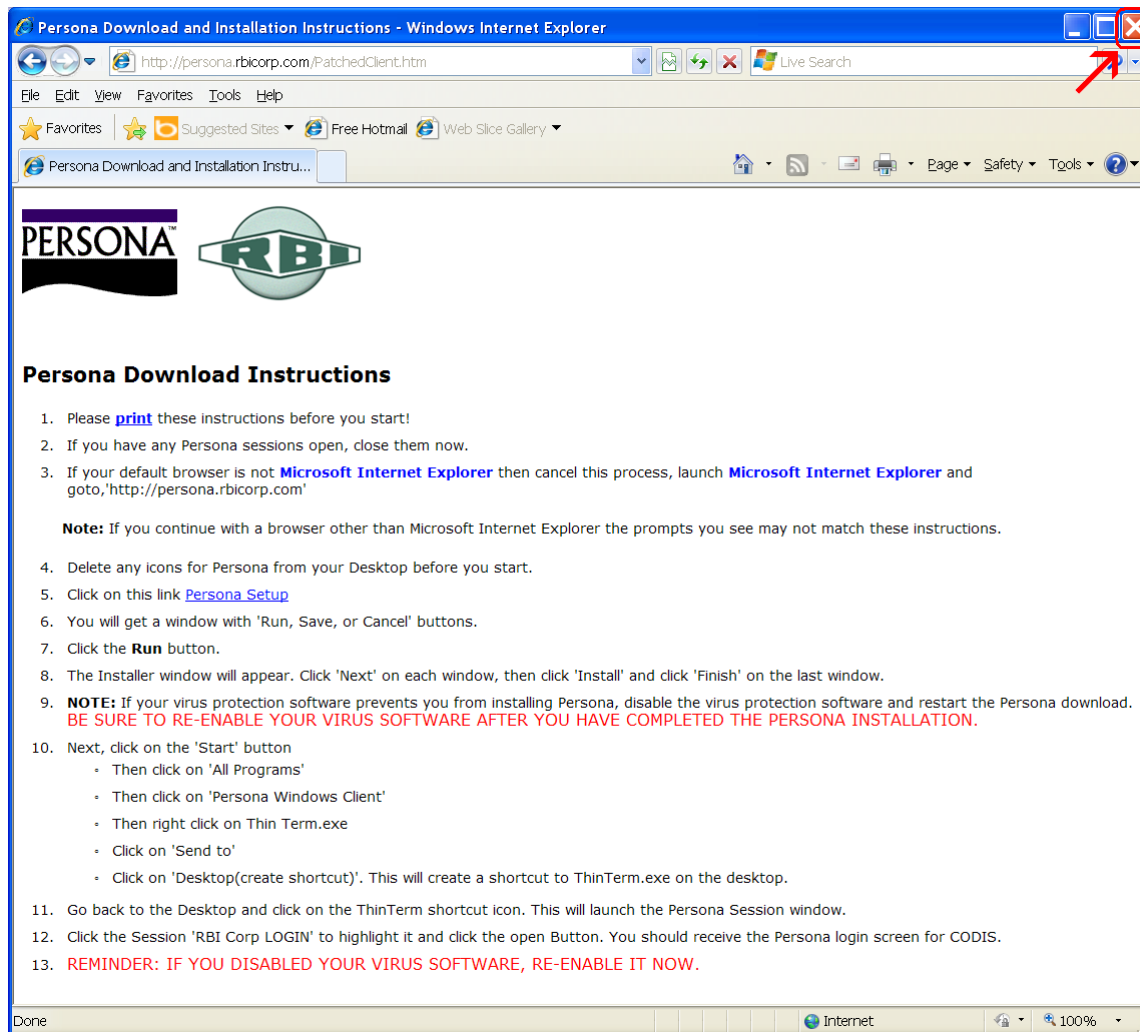

Done Internet 100%

Click on **Run**

Click **Next**

Click **Next**

Click **Install**

Wait for the installation to complete (takes less than 1 minute)

Click **Finish**

This window is left open on your screen. You can just **close** this.