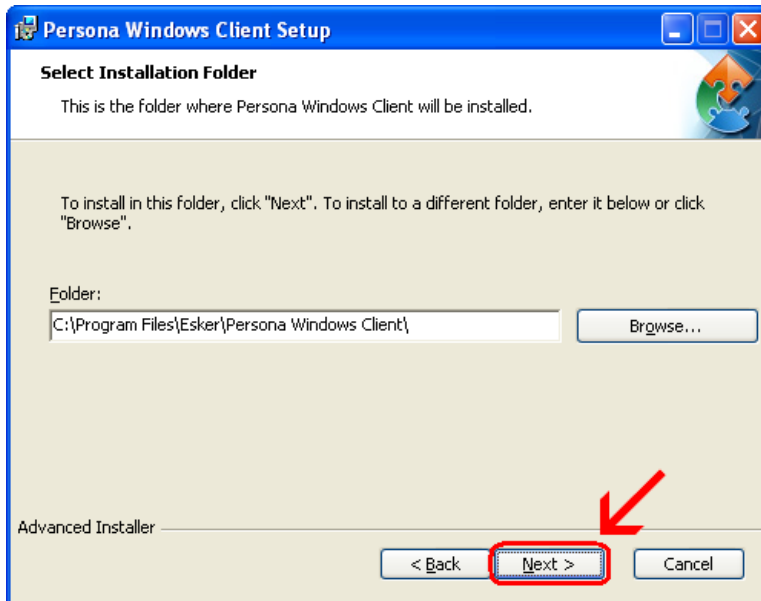

Done Internet 100%

Click on **Run**

Click **Next**

Click **Next**

Click **Install**

Wait for the installation to complete (takes less than 1 minute)

Click **Finish**

This window is left open on your screen. You can just **close** this.